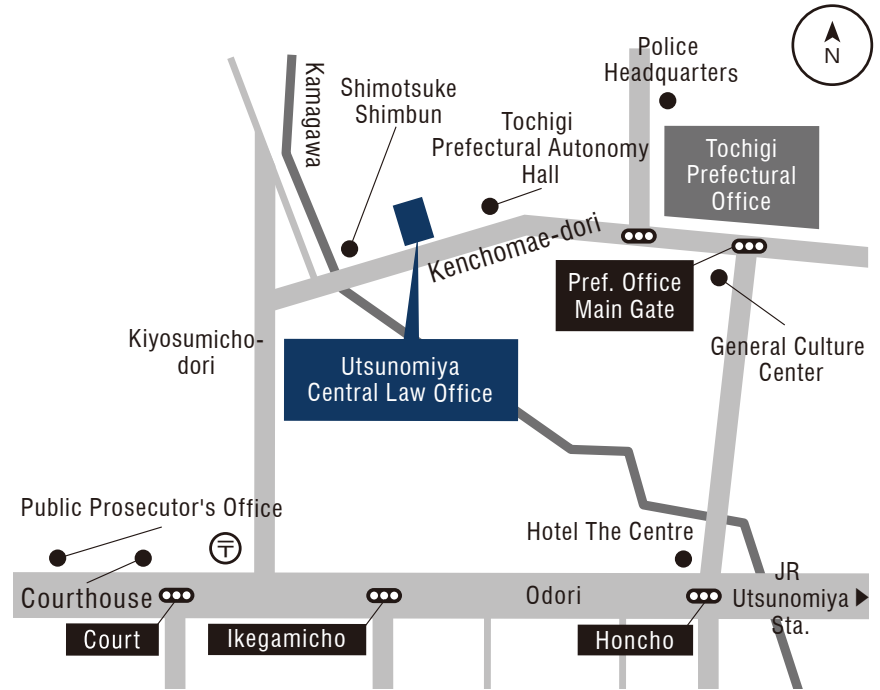

Traffic Guide Map

Location

Utsunomiya Central Law Office,
 Utsunomiya Central Building, 1-7-9 Showa,
 Utsunomiya City ,
 Tochigi Prefecture 320-0032
 TEL. 028-616-1933

Transportation system

- Approximately 10 minutes by taxi from the West Exit of JR Utsunomiya Station
- Approximately 5 minutes by taxi from Tobu Utsunomiya Station

Parking Guide Map

Parking is available on-site as well as on the Eastside and the Northside. Drivers may utilize the parking lots colored in black spots as shown on the Map. Please be aware that most of the roads are one-way.